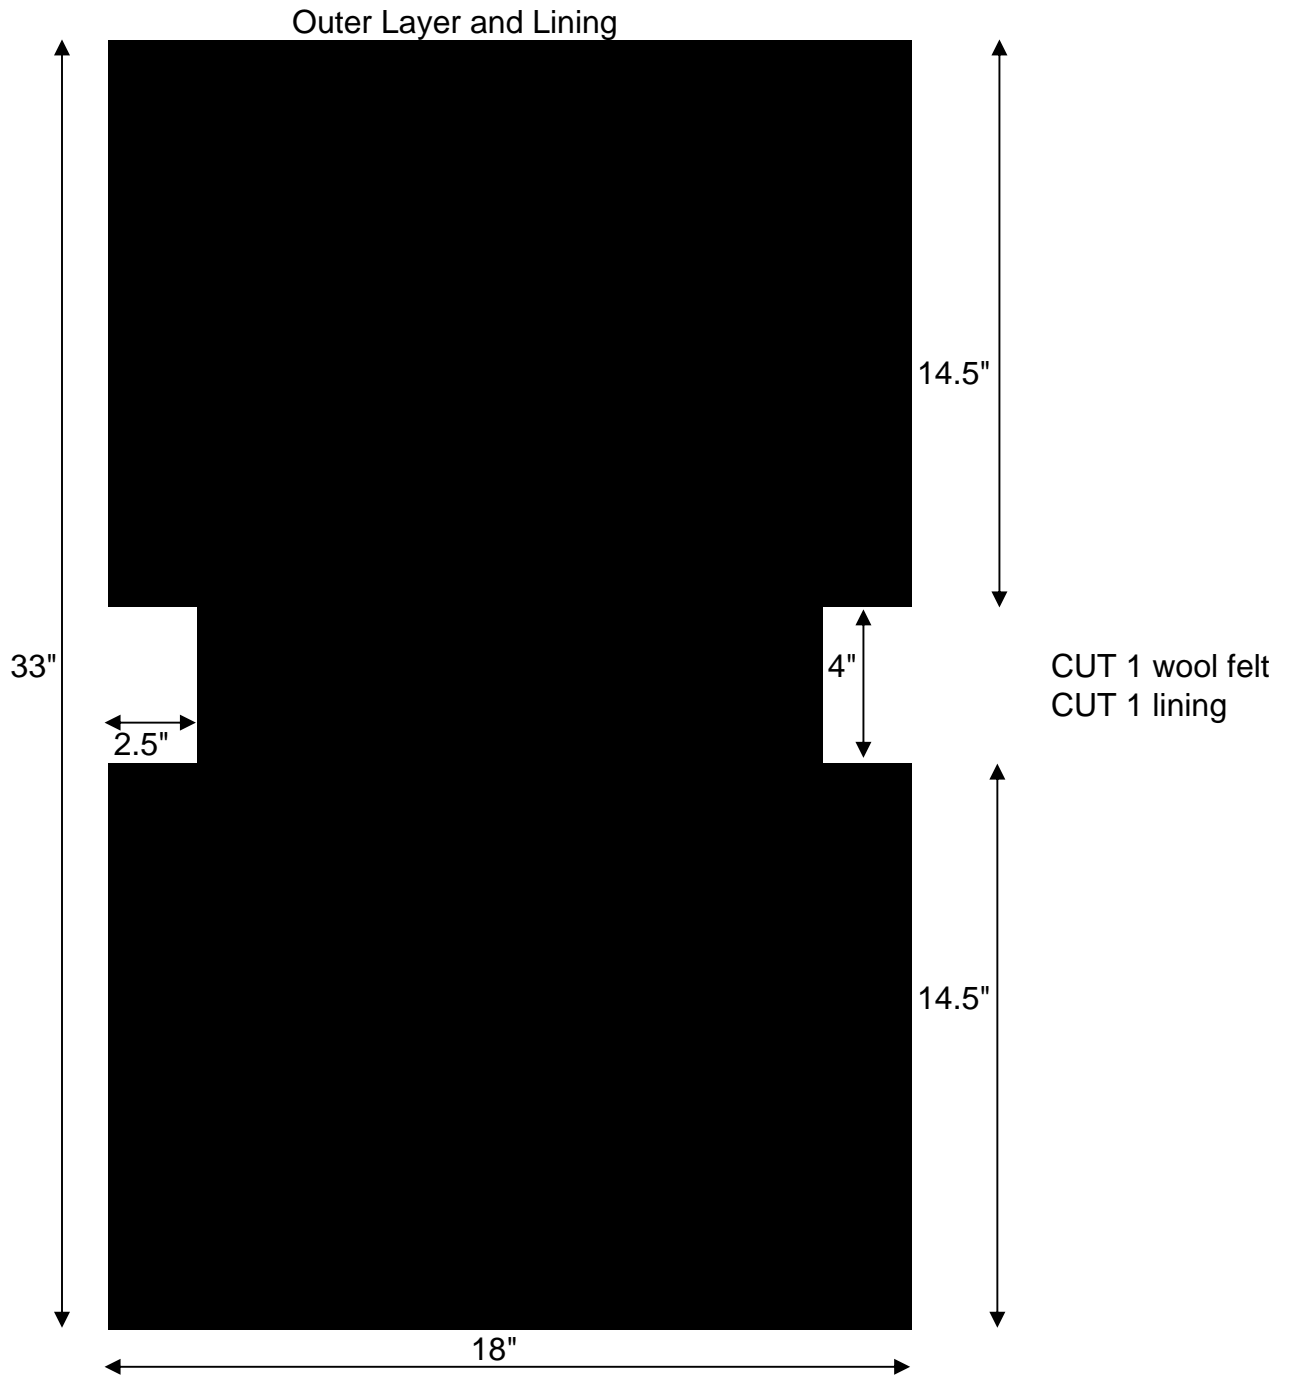

Christopher Straub Custom Bag

NOT TO SCALE