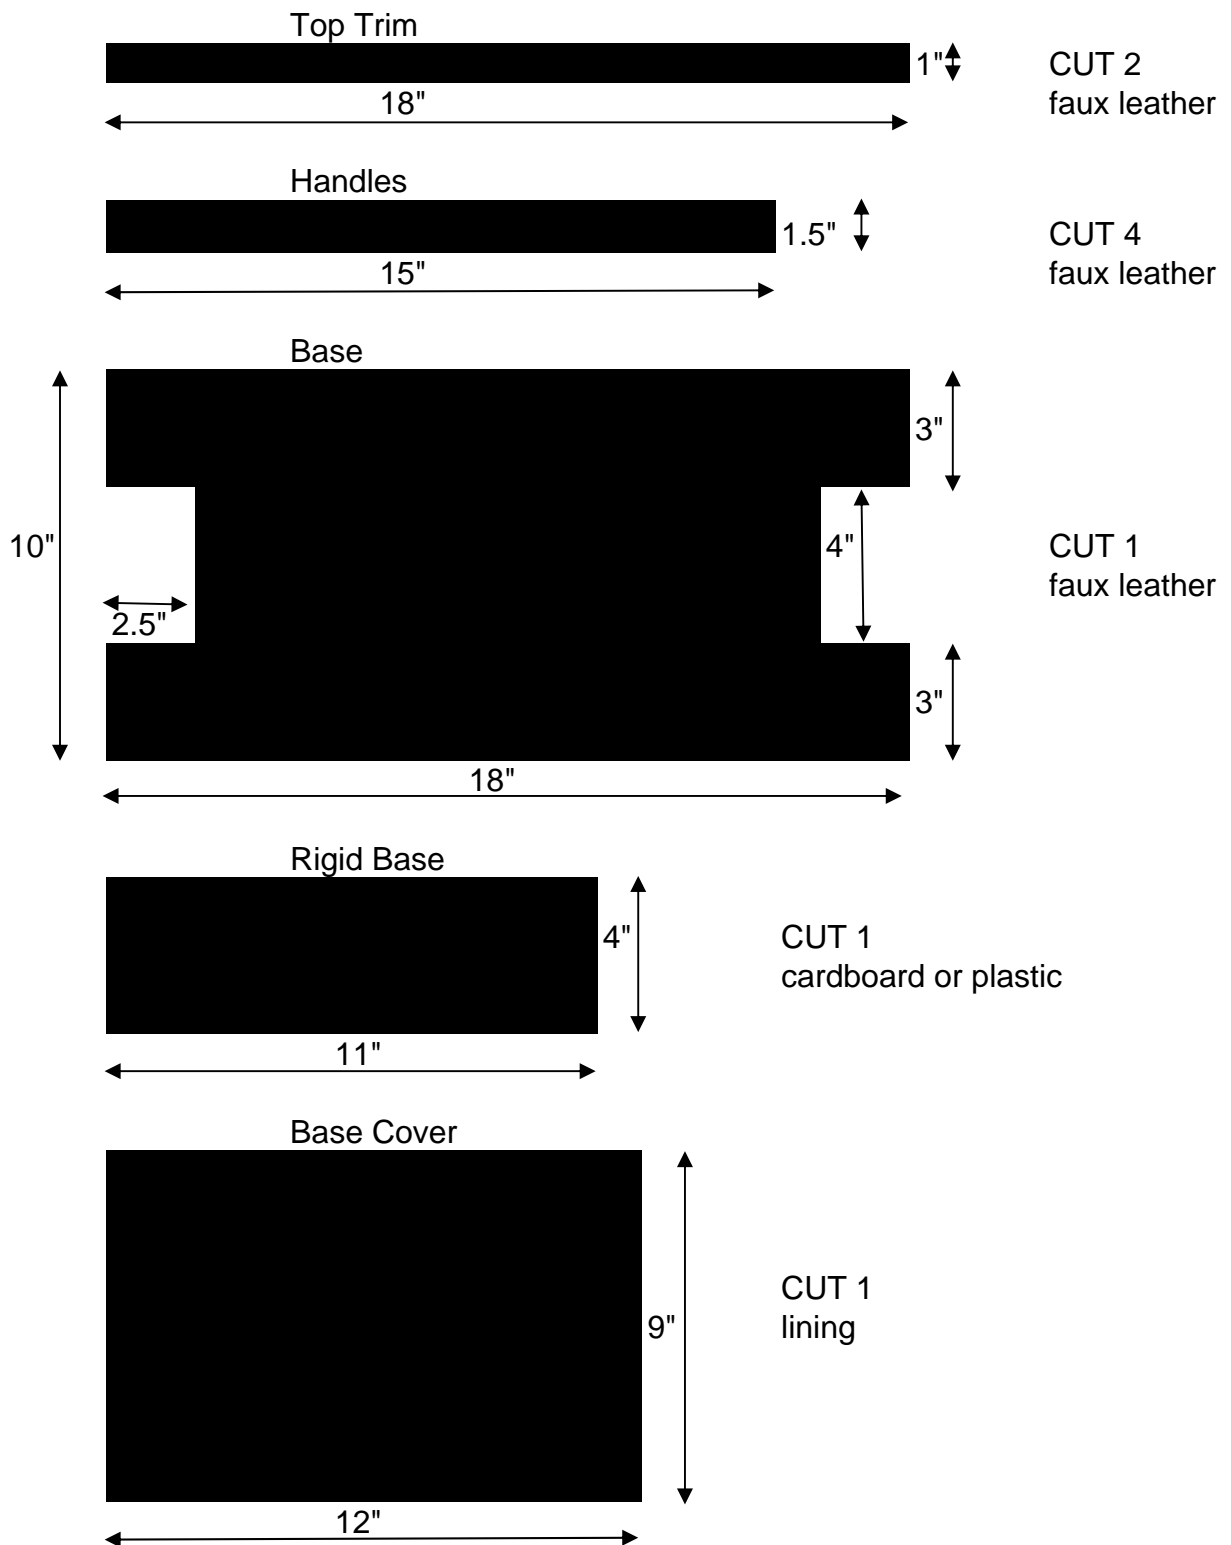

# Christopher Straub Custom Bag

NOT TO SCALE